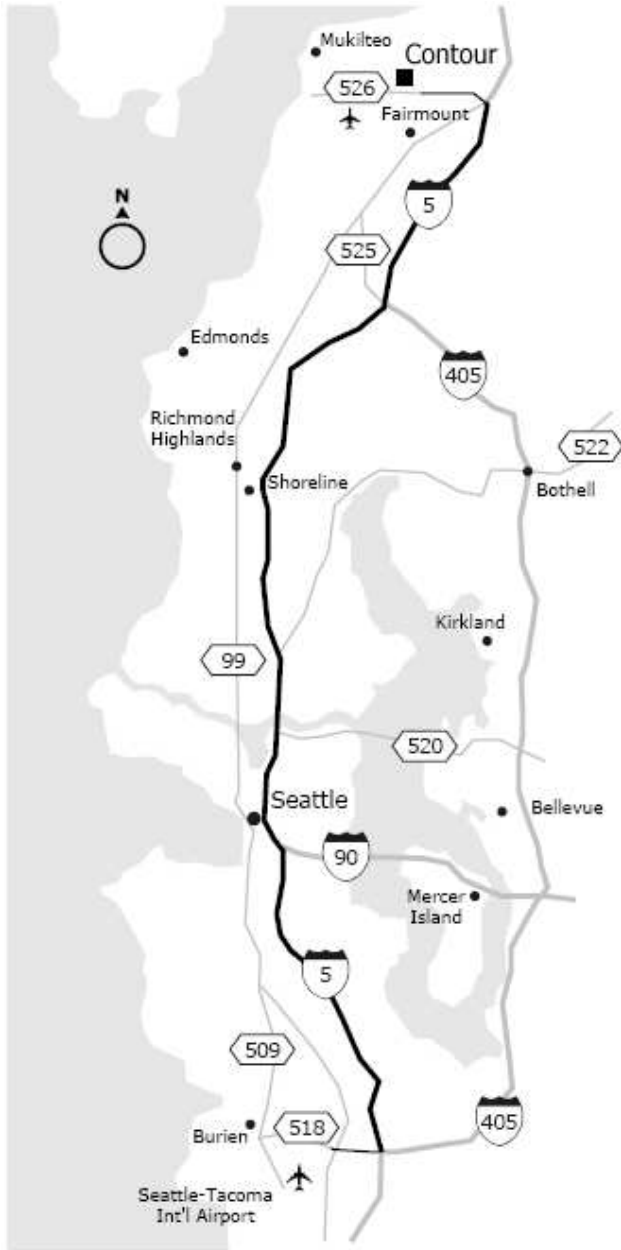

Everett, Washington

From Seattle-Tacoma International Airport To Contour Everett Site

- Exit the Airport through N Exit Dr and merge onto 518 going east.
- Merge onto I-5 N via the ramp toward Seattle.
- Merge onto WA-526 W via exit number 189 toward Mukilteo/Whidbey Is. Ferry.
- Take the exit toward Seaway Blvd.
- Turn slight right onto 20th Ave W.
- Turn right onto 75th St SW.

Directions or Information: (425) 348-4100